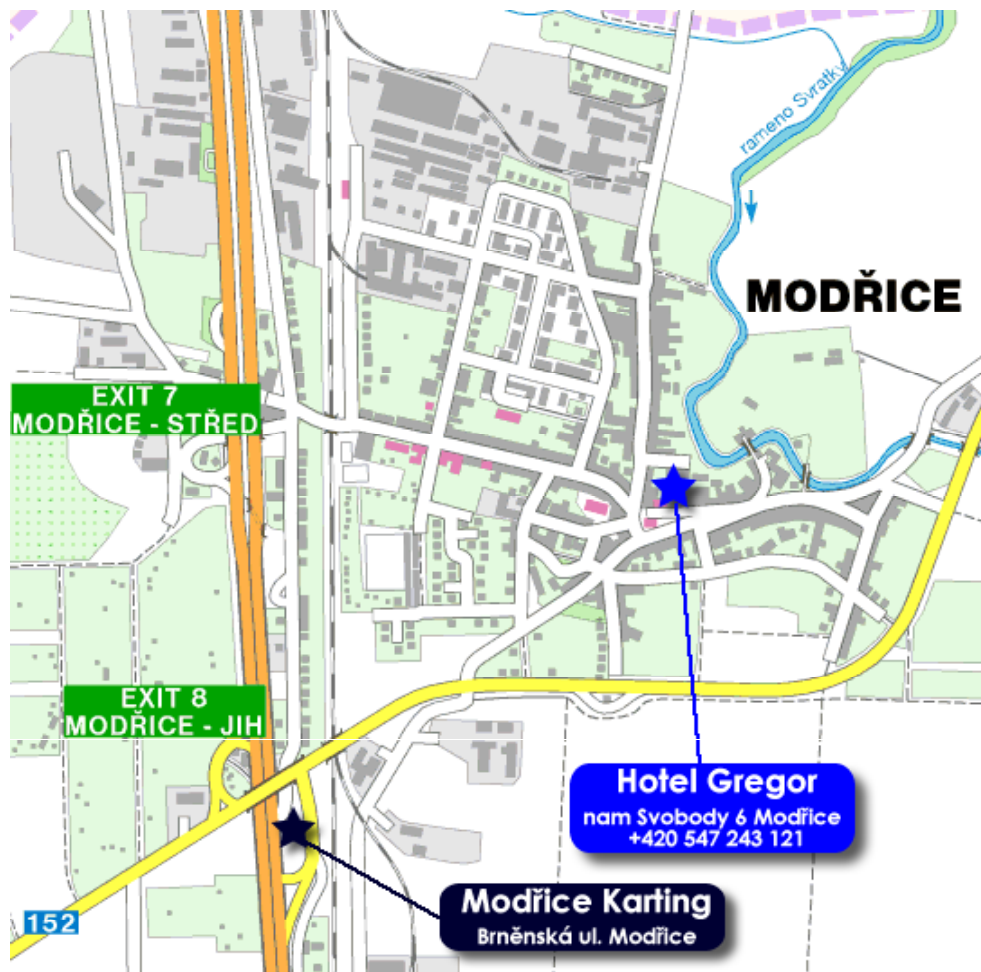

Map and Directions to Hotel Gregor

Tel +420 547 243 121

nám. Svobody 6
Brno - Modřice 664 42
Brno
Czech Republic

From the main Prague-Brno motorway E50, take exit 194 'Brno Centrum' SOUTH away from the centre onto the E461/52.

Simply travel south about 4km until you see a turnout for exit 8 Modřice - Jih ("south"). Exit highway, turn left at end of off ramp, heading towards Modřice (crossing back over highway)

Now take first left onto Havličkova which runs into náměstí Svobody in about 500m. The hotel is on the square. There is plenty of parking in the rear of the hotel.

(Photo is the square as seen from the hotel)

This map is online at:
<http://BrnoGrandPrix.com/galleries/hotel-gregor.htm>