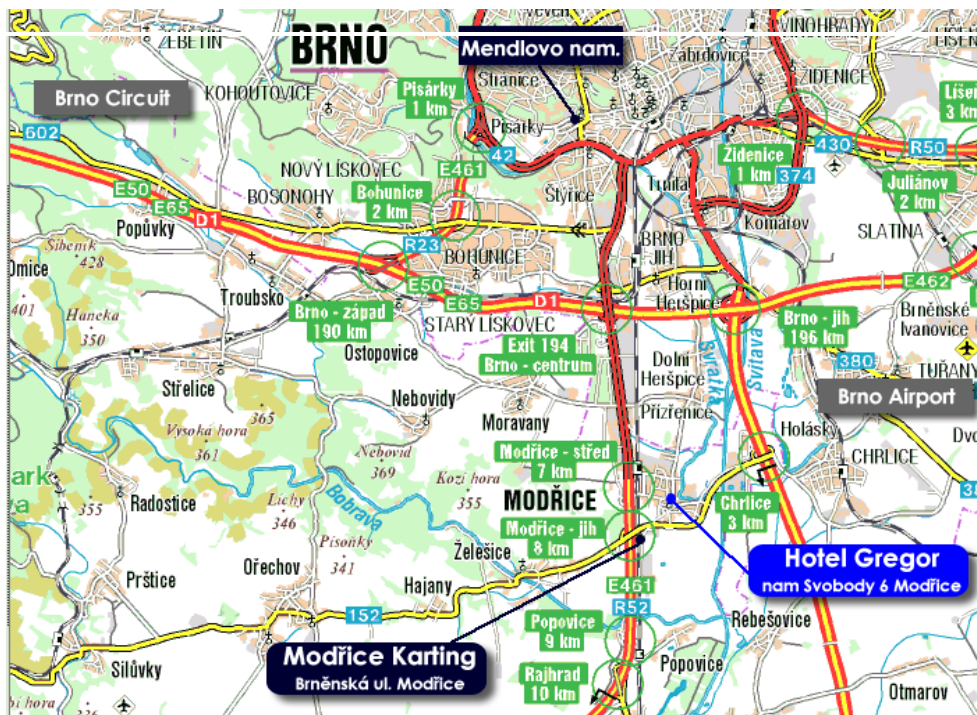

Map and Directions to Hotel Gregor

Tel +420 547 243 121

nám. Svobody 6
Brno - Modřice 664 42
Brno
Czech Republic

From the main Prague-Brno motorway E50, take exit 194 'Brno Centrum' SOUTH away from the centre onto the E461/52.

Simply travel south about 4km until you see a turnout for exit 8 Modřice - Jih ("south"). Exit highway, turn left at end of off ramp, heading towards Modřice (crossing back over highway)

Now take first left onto Havličkova which runs into náměstí Svobody in about 500m. The hotel is on the square. There is plenty of parking in the rear of the hotel.

(Photo is the square as seen from the hotel)

This map is online at:
<http://BrnoGrandPrix.com/galleries/hotel-gregor.htm>