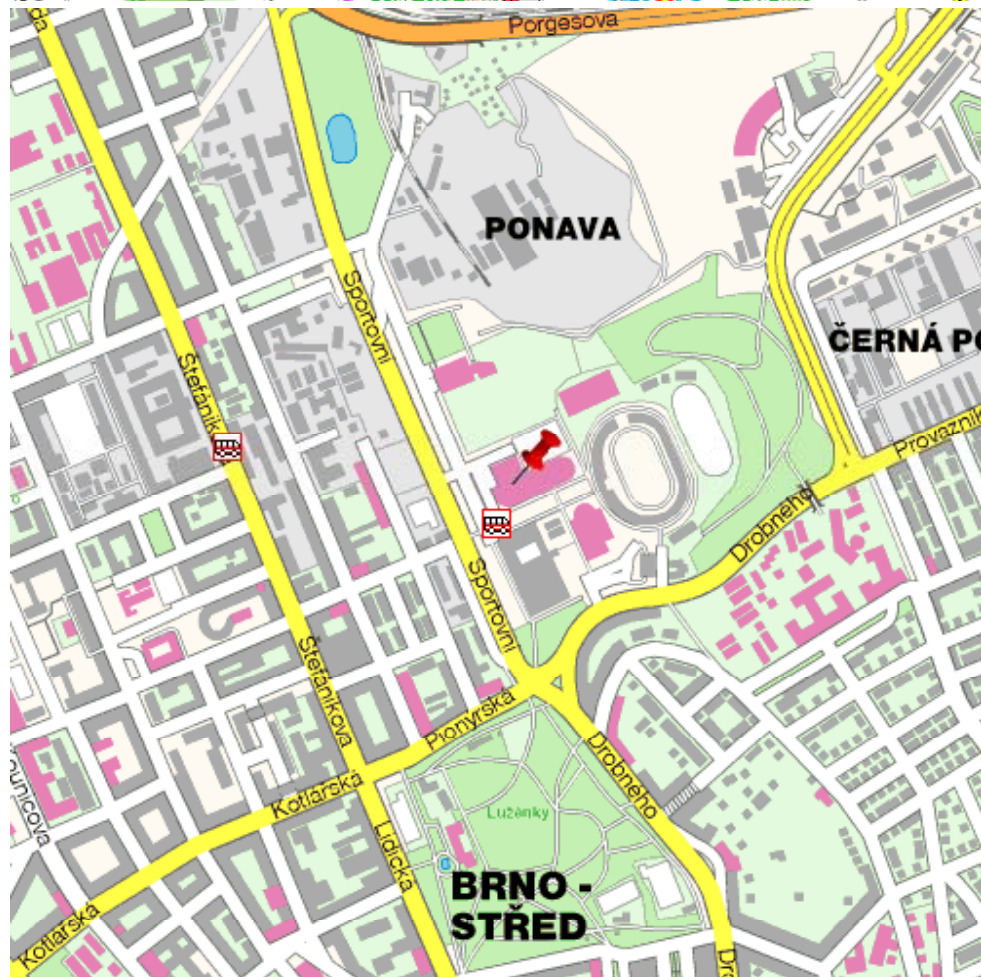

# Map and Directions to Hotel Boby Centrum

Sportovní 2a  
Brno 602 00  
Czech Republic

Tel +420 541 638 110

Boby Centrum Hotel is located on the north part of Brno in 14 hectares of ground.

From Prague the motorway D1/E50. Merge onto E461 via exit number 190 toward SVITAVY/BRNO-VYSTAVISTE. Keep LEFT at the fork to continue on E461. E461 becomes DOBROVSKEHO. Turn RIGHT onto PALACKEHO TR. Turn LEFT onto REISSIGOVA. Turn RIGHT onto SPORTOVNI. Turn LEFT. Turn SLIGHT RIGHT onto SPORTOVNI.

PARKING: available (also subterranean parking)

This map is online at:  
<http://supermapy.centrum.cz/map.php?q1=Sportovni+2%2C+Brno>