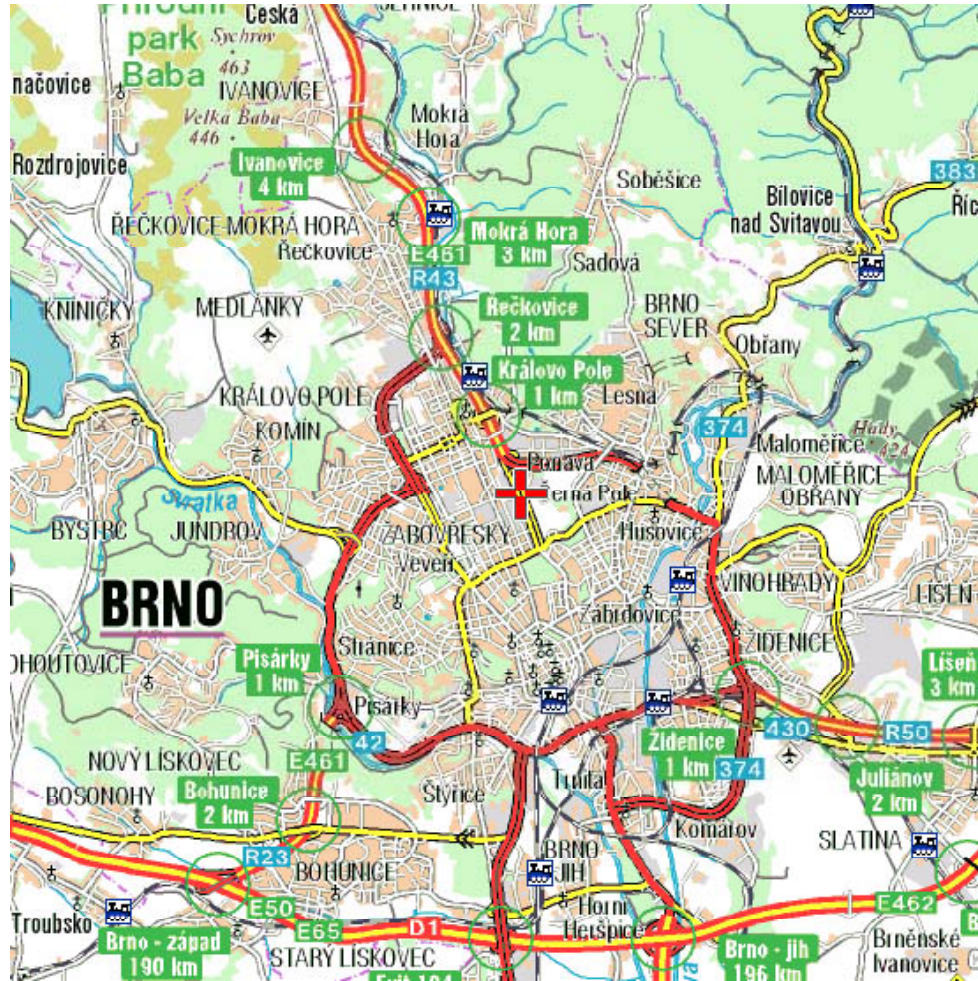

# Map and Directions to Hotel Boby Centrum

Sportovní 2a  
Brno 602 00  
Czech Republic

Tel +420 541 638 110

Boby Centrum Hotel is located on the north part of Brno in 14 hectares of ground.

From Prague the motorway D1/E50. Merge onto E461 via exit number 190 toward SVITAVY/BRNO-VYSTAVISTE. Keep LEFT at the fork to continue on E461. E461 becomes DOBROVSKEHO. Turn RIGHT onto PALACKEHO TR. Turn LEFT onto REISSIGOVA. Turn RIGHT onto SPORTOVNI. Turn LEFT. Turn SLIGHT RIGHT onto SPORTOVNI.

PARKING: available (also subterranean parking)

This map is online at:  
<http://supermapy.centrum.cz/map.php?q1=Sportovni+2%2C+Brno>