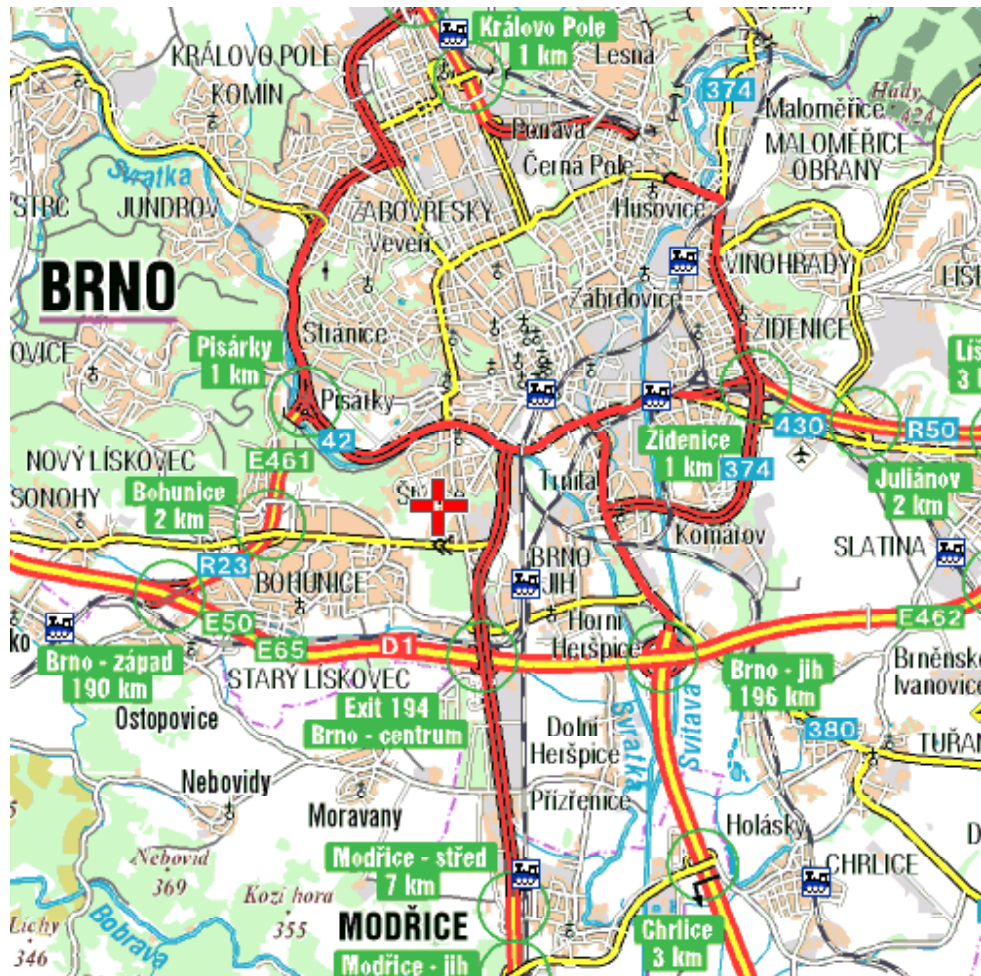

# Map and Directions to Hotel Brno

Horní 19  
Brno 639 00  
Czech Republic

Tel 420 5 4321 4046

## HOTEL BRNO

is situated in a quiet area close to the city centre and the fairground and 1 km from a highway crossroads.

From PRAGUE the motorway D1. Take the E461/52 exit, exit number 194A-B, toward BRNO-CENTRUM/ WIEN/ ZNOJMO/ MIKULOV. Keep LEFT at the fork in the ramp. Keep RIGHT at the fork in the ramp. Merge onto VIDENSKA. Turn LEFT onto CELNI. Turn LEFT onto HORNÍ. Turn LEFT to stay on HORNÍ.

Unsecured PARKING for hotel guests available.

This map is online at:  
<http://BrnoGrandPrix.com/galleries/hotel-brno.htm>