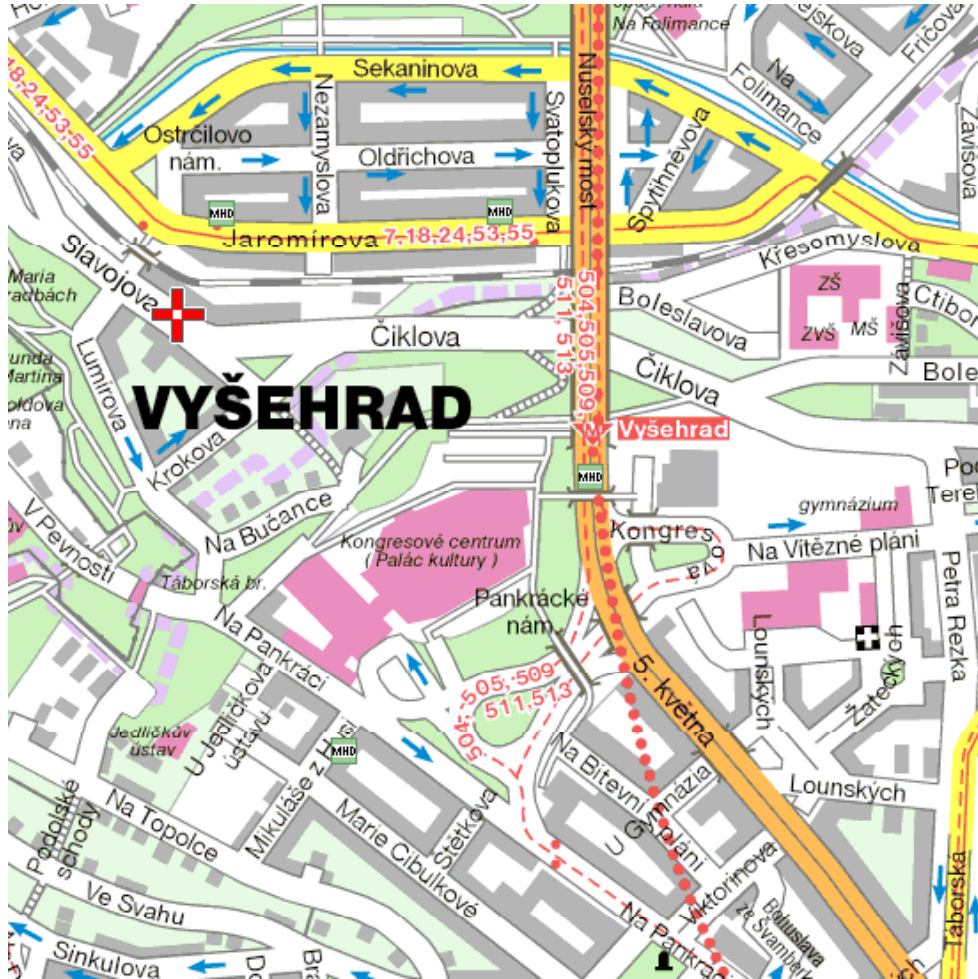

Map and Directions to Hotel Amadeus

Slavojova 108/8
Vyšehrad
Prague 120 00
Czech Republic

Tel +420 2249 37 569

From Brno, take the E50 (main route) to Prague. Follow signs to city centre ('Centrum')

You want to exit right at the congress centre - do NOT cross the big bridge. Take Kongresova then turn left on the next street at the apex of Kongresova's loop back on itself to the right. This street is Na Vitezne plani.

Take the next LEFT (Petra Rezka) and follow street to left where it turns into Ciklova. At end bear right onto Slavojova and hotel is just there on right.

This map is online at: