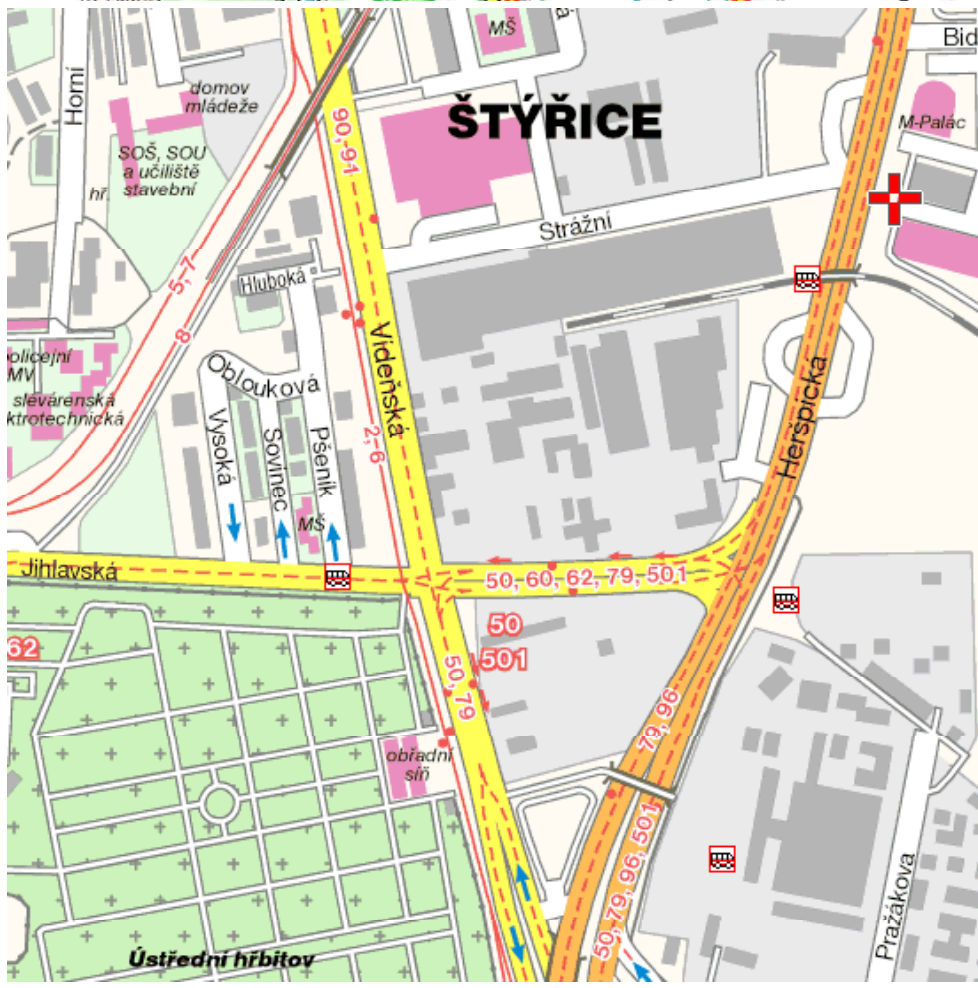

Map and Directions to Hotel Moravka

Herspicka 7
Brno
Czech Republic

Tel +420 543 250 888

Hotel Moravka is conveniently located off highway to Vienna. Take exit 194b off highway D1 Prague- Brno- Olomouc- Ostrava and drive for about 1.5KM.

From the hotel it is easy to get to downtown Brno (bus # 60 stop at Tesco); to international trade fair in Brno (only about 5 minutes drive); to Masaryk automotodrom (15 minute drive).

This map is online at:
<http://supermapy.centrum.cz/index.php?ql=herspicka+7%2C+brno>