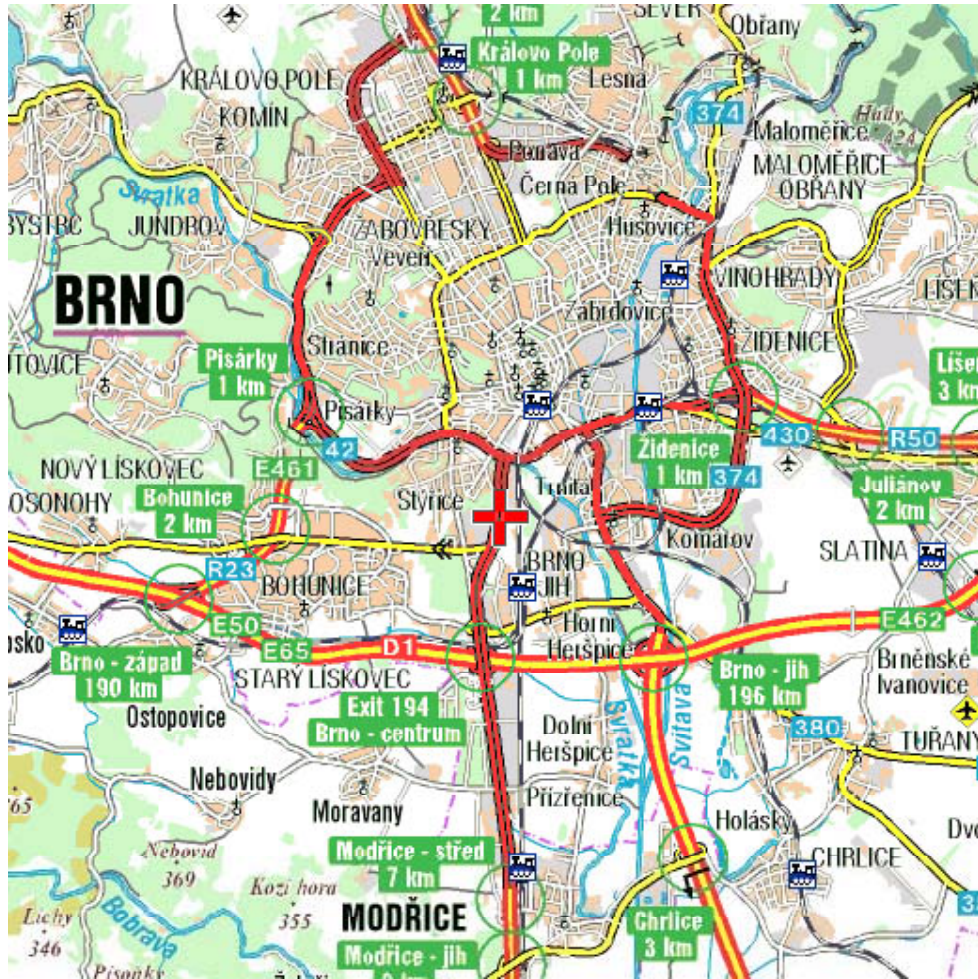

Map and Directions to Hotel Moravka

Herspicka 7
Brno
Czech Republic

Tel +420 543 250 888

Hotel Moravka is conveniently located off highway to Vienna. Take exit 194b off highway D1 Prague- Brno- Olomouc- Ostrava and drive for about 1.5KM.

From the hotel it is easy to get to downtown Brno (bus # 60 stop at Tesco); to international trade fair in Brno (only about 5 minutes drive); to Masaryk automotodrom (15 minute drive).

This map is online at:
<http://supermapy.centrum.cz/index.php?ql=herspicka+7%2C+brno>