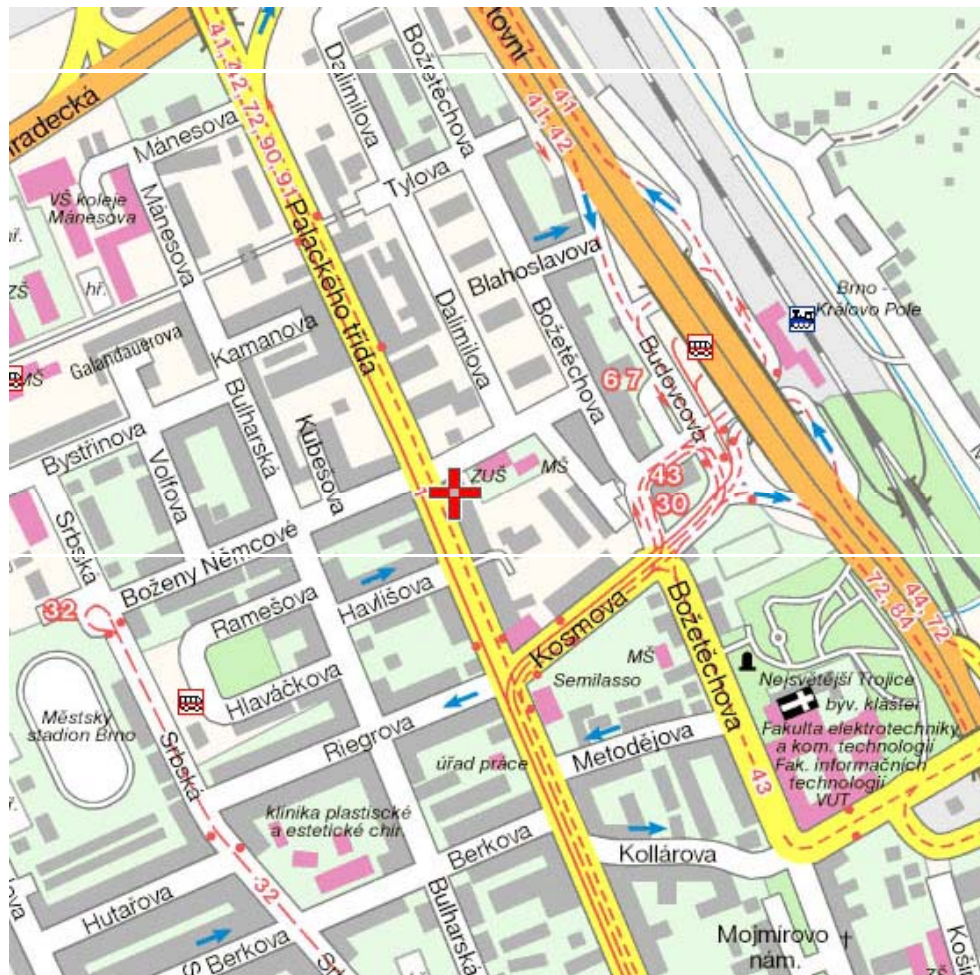

Map and Directions to Hotel Akord

PALACKÉHO 118
Brno 612 00
Czech Republic

Tel +420 549 211 555

Hotel Akord is located on one of the main streets of Brno-Kralovo pole.

From Prague the motorway D1/E 50. Merge onto R23 (BITESKA) via exit E190. Merge onto 42 (BAUEROVA). BAUEROVA becomes ZABOVRESKA. Then sharply turn RIGHT onto HRADECKA. Turn RIGHT onto SKACELOVA, then continue through SLOVANSKE NAMESTI onto HUSITSKA. Turn LEFT onto PALACKEHO.

Tram connection: tram No. 1

This map is online at:
<http://supermapy.centrum.cz/map.php?ql=&qlc=1093436697&mapsize=3>